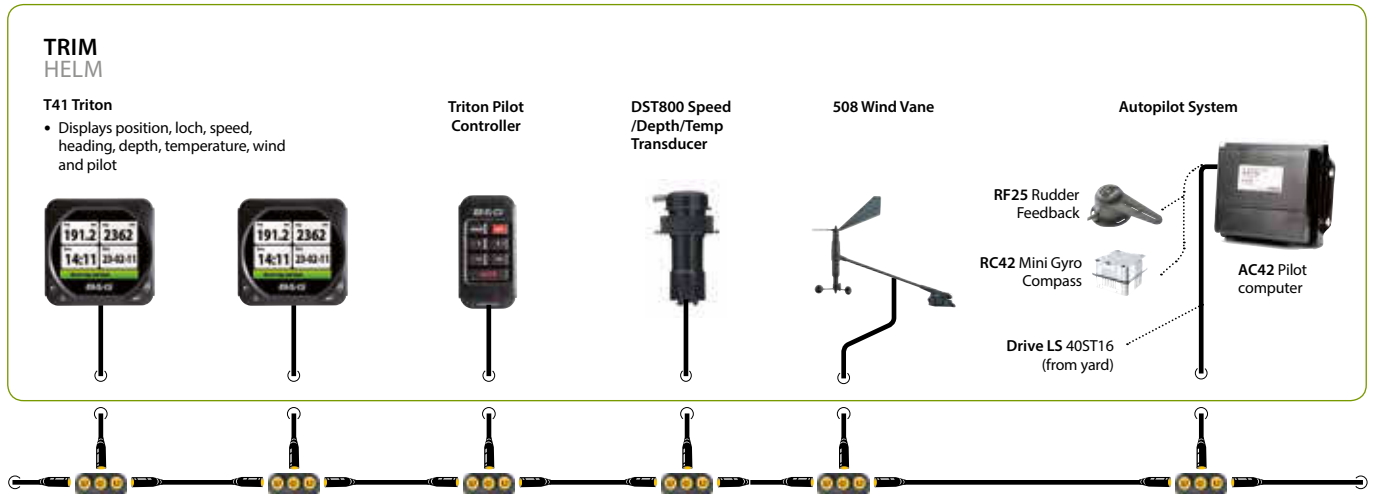

LAGOON 380 S2

LAGOON 380 S2 / OPTIONS

OPTIONAL WIFI

- WIFI-1™: Wireless Module**
- Free "GoFree" application to view/control the MFD available from web

OPTIONAL VHF - CHART TABLE

- V50 VHF Radio**
- Includes AIS receiver

OPTIONAL VHF 2ND UNIT

- H50 Wireless Handset**

OPTIONAL AIS

- NAIS400 AIS Transponder**

OPTIONAL RADAR

- Broadband 4G Radar**

OPTIONS

OPTIONAL REMOTE

- WR10 Wireless Autopilot Remote**

OPTIONAL MFD - CHART

- Zeus² 12" wide**
- 12" LED Multifunction Colour/Touch display
 - Navionics regional cartography included (on SDcard)
 - Integrated Pilot control (optional)

OPTIONAL MFD - HELM

- Zeus² 9" wide**
- 9" LED Multifunction Colour/Touch display
 - Navionics regional cartography included (on SDcard)
 - Integrated Pilot control (optional)

OPTIONAL ZEUS MODULES

- SonarHub™ & ForwardScan®**