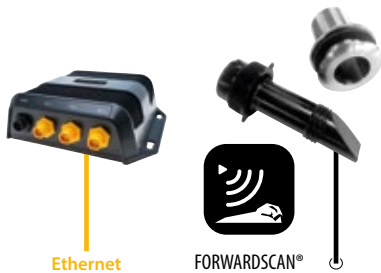

OPTIONAL SONARHUB & FORWARDSCAN

SonarHub™

ForwardScan®

Ethernet

FORWARDSCAN®

OPTIONAL MFD CHART

CHART

Zeus³ 12" wide

- 12" LED Multifunction Colour/Touch display
- Navionics regional cartography included (on SDcard)
- Integrated Pilot control (optional)

WIRELESS BUILT-IN