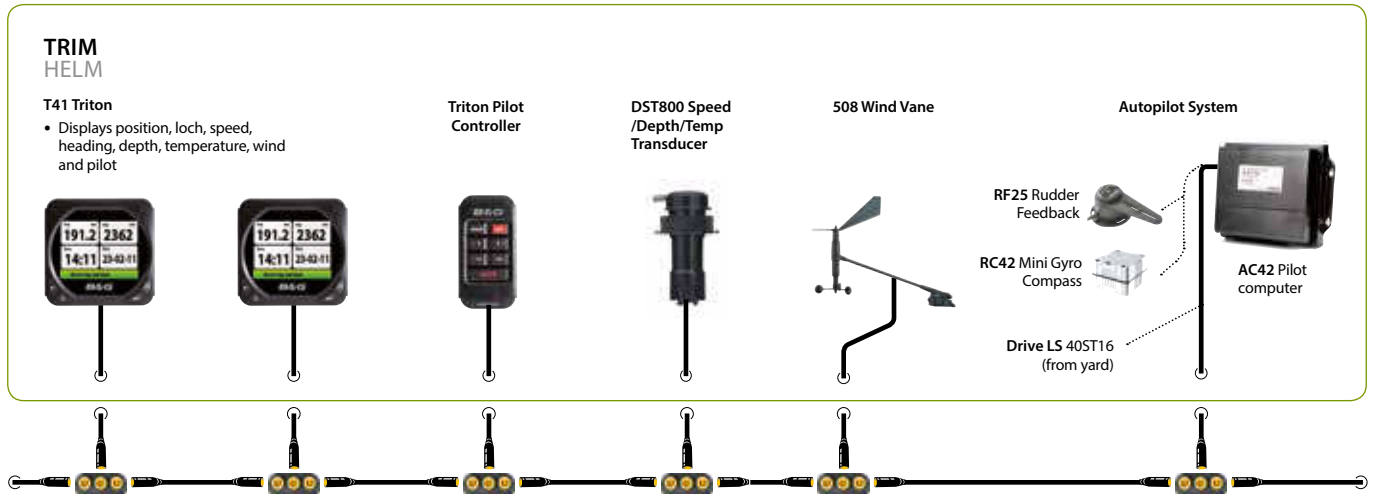

LAGOON 39

LAGOON 39 / OPTIONS

OPTIONAL WIFI

WIFI-1™: Wireless Module

- Free "GoFree" application to view/control the MFD available from web

OPTIONAL VHF - CHART TABLE

V50 VHF Radio

- Includes AIS receiver

OPTIONAL VHF 2ND UNIT

H50 Wireless Handset

OPTIONAL AIS

NAIS400 AIS Transponder

OPTIONAL RADAR

Broadband 4G Radar

OPTIONS

OPTIONAL REMOTE

WR10 Wireless Autopilot Remote

OPTIONAL MFD - CHART

Zeus² 12" wide

- 12" LED Multifunction Colour/Touch display
- Navionics regional cartography included (on SDcard)
- Integrated Pilot control (optional)

OPTIONAL MFD - HELM

Zeus² 12" wide

- 12" LED Multifunction Colour/Touch display
- Navionics regional cartography included (on SDcard)
- Integrated Pilot control (optional)

OPTIONAL ZEUS MODULES

SonarHub™ & ForwardScan®