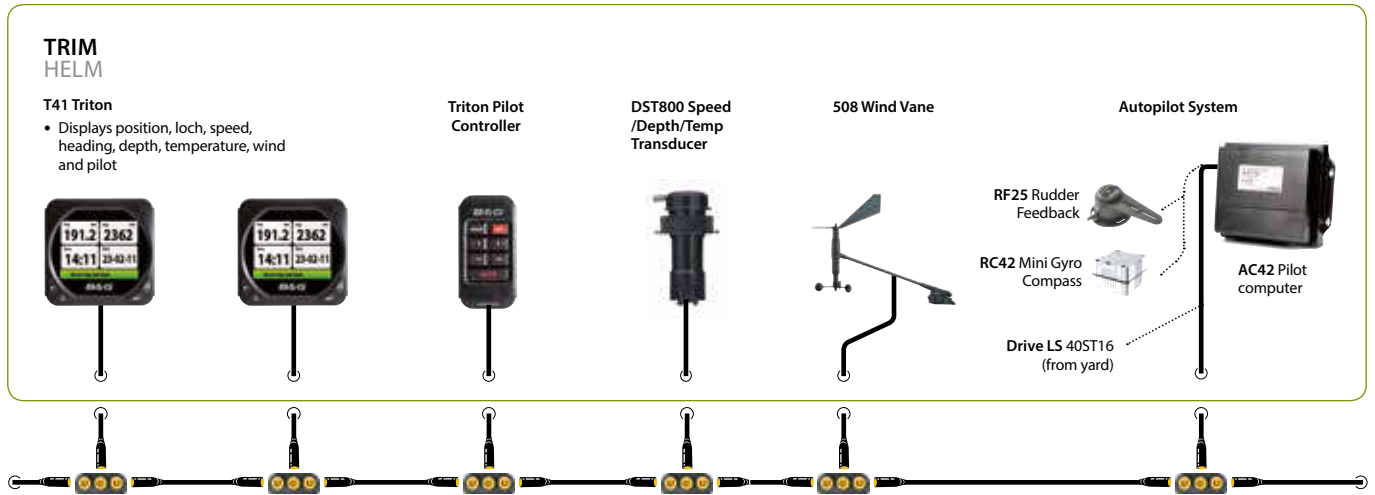

LAGOON 400 S2

LAGOON 400 S2 / OPTIONS

<p>OPTIONAL WIFI</p> <p>WIFI-1™: Wireless Module</p> <ul style="list-style-type: none"> Free "GoFree" application to view/control the MFD available from web  <p>Ethernet</p>	<p>OPTIONAL VHF - CHART TABLE</p> <p>V50 VHF Radio</p> <ul style="list-style-type: none"> Includes AIS receiver 	<p>OPTIONAL VHF 2ND UNIT</p> <p>H50 Wireless Handset</p> 	<p>OPTIONAL AIS</p> <p>NAIS400 AIS Transponder</p> 	<p>OPTIONAL RADAR</p> <p>Broadband 4G Radar</p>  <p>Ethernet</p>
<p>OPTIONS</p> 				
<p>OPTIONAL REMOTE</p> <p>WR10 Wireless Autopilot Remote</p> 	<p>OPTIONAL MFD - CHART</p> <p>Zeus² 12" wide</p> <ul style="list-style-type: none"> 12" LED Multifunction Colour/Touch display Navionics regional cartography included (on SDcard) Integrated Pilot control (optional) 	<p>OPTIONAL MFD - HELM</p> <p>Zeus² 12" wide</p> <ul style="list-style-type: none"> 12" LED Multifunction Colour/Touch display Navionics regional cartography included (on SDcard) Integrated Pilot control (optional) 	<p>OPTIONAL ZEUS MODULES</p> <p>SonarHub™ & ForwardScan®</p> 