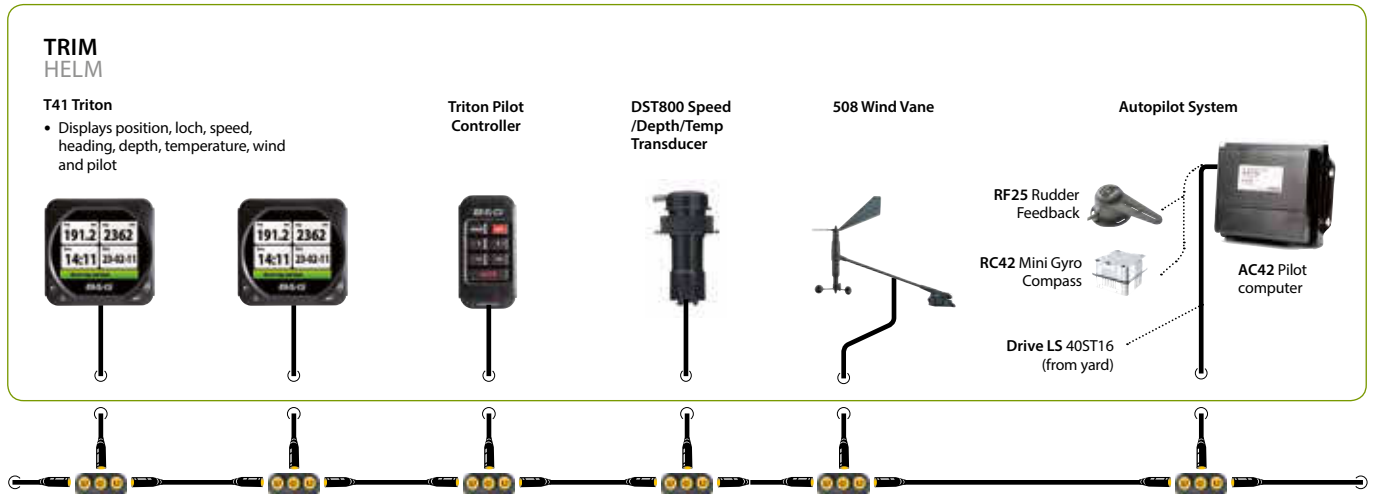

LAGOON 450 FLYBRIDGE

LAGOON 450 FLYBRIDGE / OPTIONS

<p>OPTIONAL WIFI</p> <p>WIFI-1™: Wireless Module</p> <ul style="list-style-type: none"> Free "GoFree" application to view/control the MFD available from web  <p>Ethernet</p>	<p>OPTIONAL VHF - CHART TABLE</p> <p>V50 VHF Radio</p> <ul style="list-style-type: none"> Includes AIS receiver 	<p>OPTIONAL VHF 2ND UNIT</p> <p>H50 Wireless Handset</p> 	<p>OPTIONAL ZEUS MODULES</p> <p>SonarHub™ & ForwardScan®</p> 	<p>OPTIONAL RADAR</p> <p>Broadband 4G Radar</p>  <p>Ethernet</p>	
<p>OPTIONS</p> 					
<p>OPTIONAL MFD - CHART</p> <p>Zeus² 12" wide</p> <ul style="list-style-type: none"> 12" LED Multifunction Colour/ Touch display Navionics regional cartography included (on SDcard) Integrated Pilot control (optional) 	<p>OPTIONAL MFD - HELM</p> <p>Zeus² 12" wide</p> <ul style="list-style-type: none"> 12" LED Multifunction Colour/ Touch display Navionics regional cartography included (on SDcard) Integrated Pilot control (optional) 	<p>OPTIONAL REMOTE</p> <p>WR10 Wireless Autopilot Remote</p> 	<p>OPTIONAL AIS</p> <p>NAIS400 AIS Transponder</p> 	<p>OPTIONAL CONTROL</p> <p>QS 80 Joystick</p> 	<p>OPTIONAL 2 CAMERAS</p> <p>Navcams & Video Splitter</p>  <p>RCA</p>
					