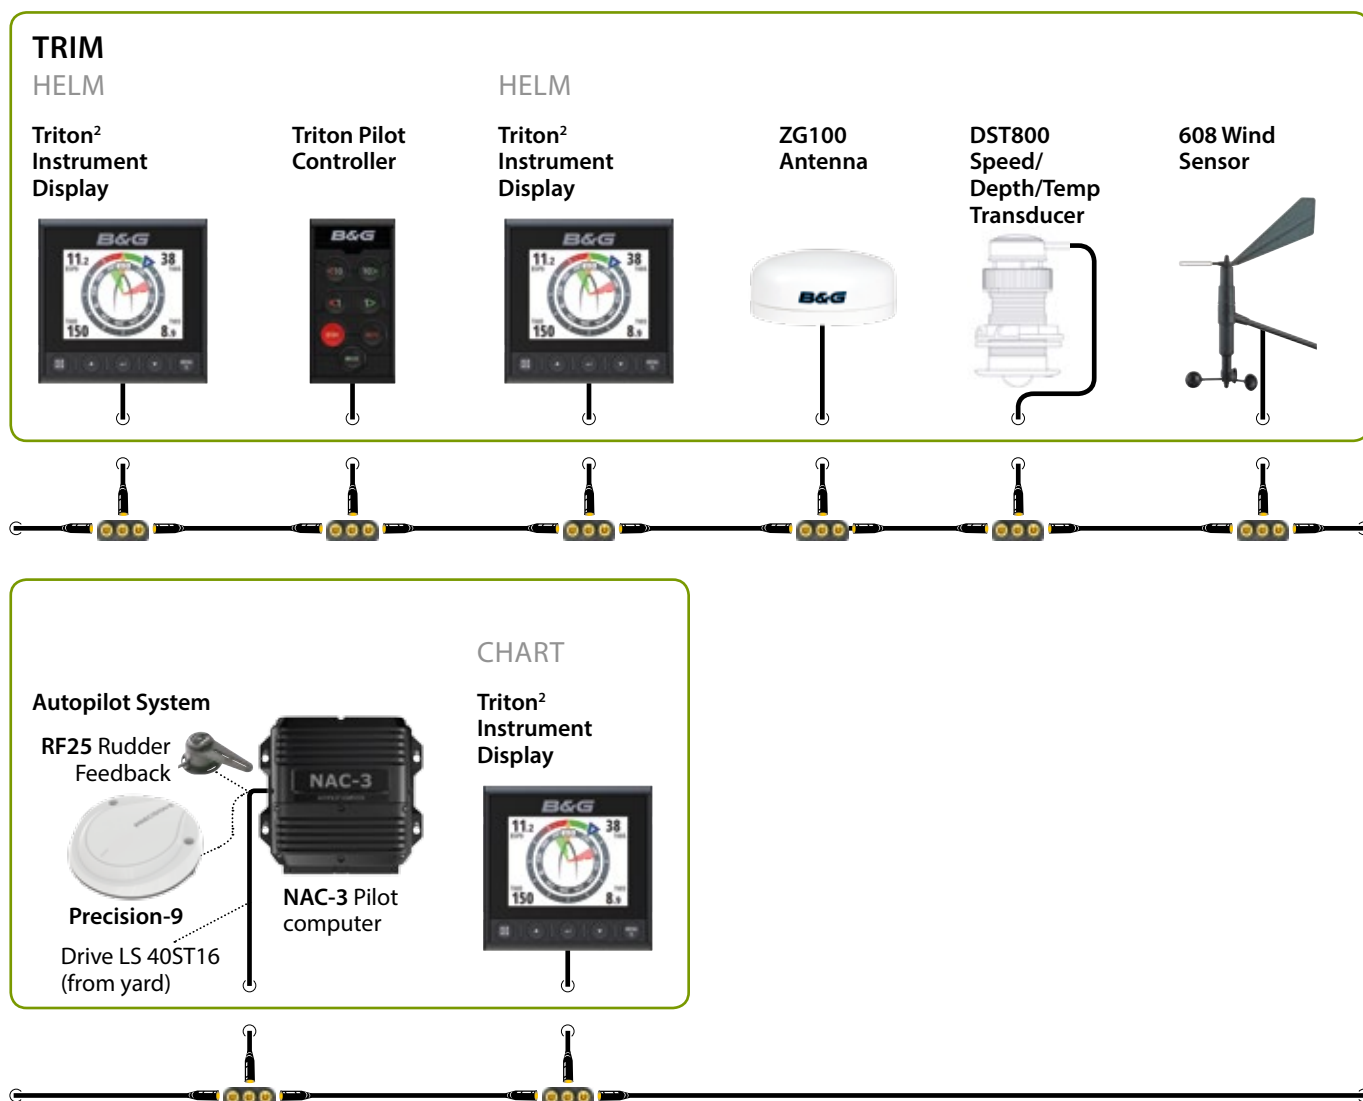

LAGOON 52 FLYBRIDGE

LAGOON 52 FLYBRIDGE / OPTIONS

OPTIONAL MFD

HELM

Zeus³ 16" wide

- 16" LED Multifunction Colour/Touch display
- Navionics regional cartography included (on SDcard)
- Integrated Pilot control (optional)

WIRELESS
BUILT-IN

OPTIONAL MFD

CHART

Zeus³ black box

ZM 16

- 16" touchscreen

OPTIONAL VHF

CHART TABLE

V90 VHF Radio

- includes AIS receiver

H50

Wireless Handset

OPTIONS

OPTIONAL AIS

NAIS500 AIS Transponder

OPTIONAL SONARHUB & FORWARDSCAN

WR10 Autopilot Wireless Remote

OPTIONAL JOYSTICK

QS80 Joystick

OPTION

Thermal Camera (M324XP)

RCA

ZC2 Remote (Requires MFD at Chart table)

OPTIONAL RADAR