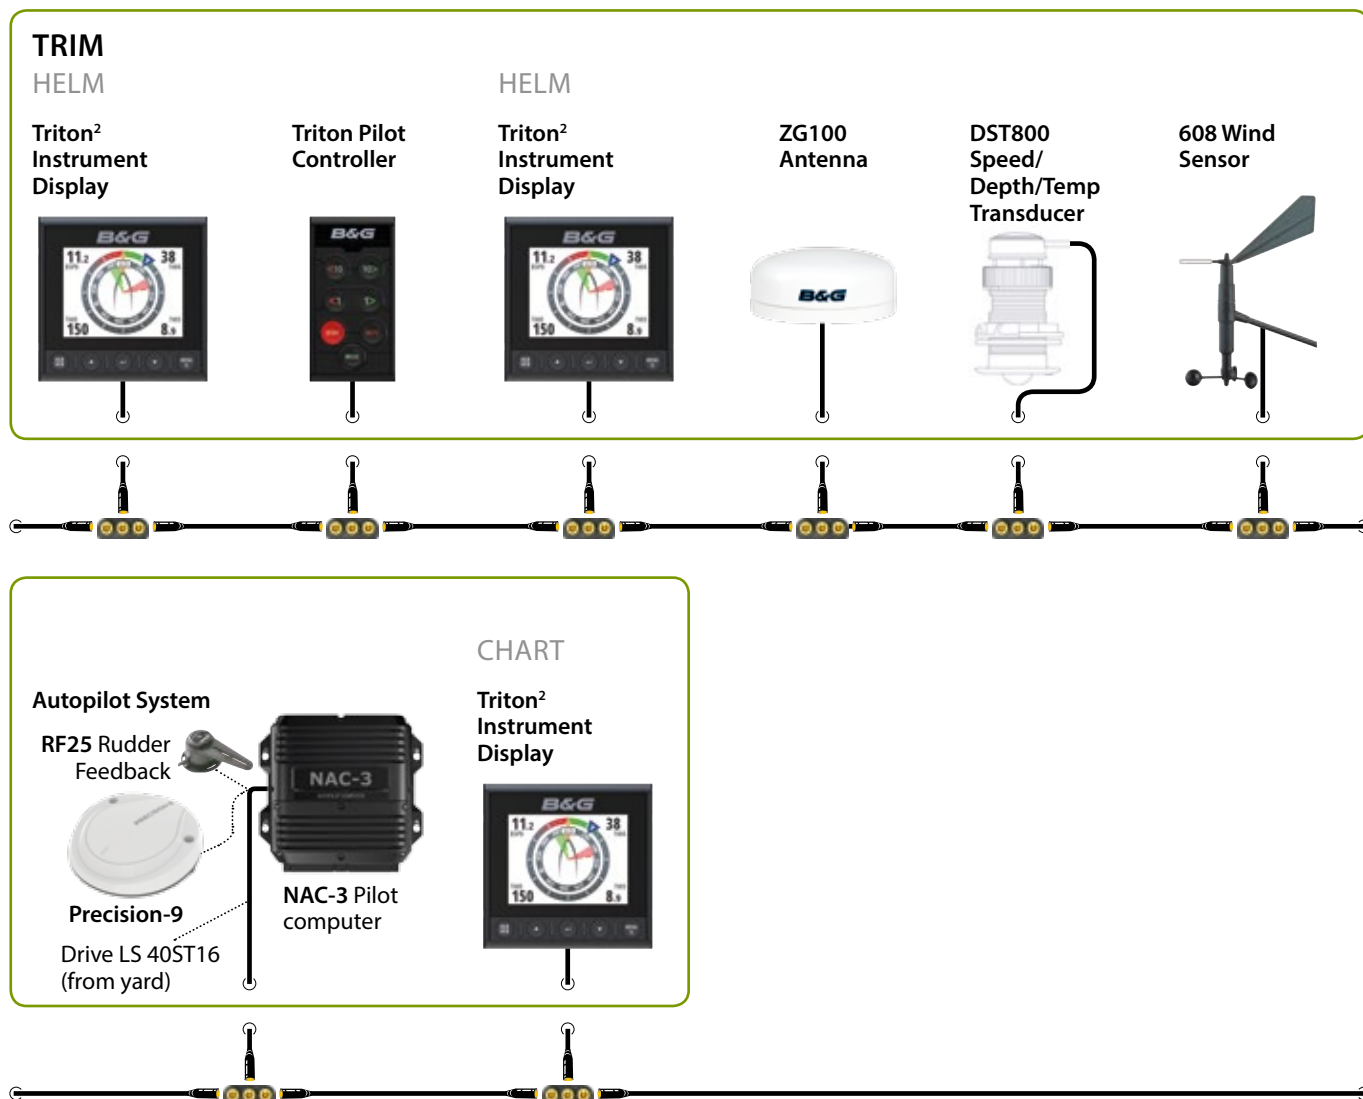

LAGOON 52 SPORTOP

LAGOON 52 SPORTOP / OPTIONS

OPTIONAL MFD

HELM

Zeus³ 16" wide

- 16" LED Multifunction Colour/Touch display
- Navionics regional cartography included (on SDcard)
- Integrated Pilot control (optional)

WIRELESS
BUILT-IN

OPTIONAL MFD

CHART

Zeus³ black box

ZM 16

- 16" touchscreen

OPTIONAL VHF

CHART TABLE

V90 VHF Radio

- includes AIS receiver

H50

Wireless Handset

OPTIONS

OPTIONAL AIS

NAIS500 AIS Transponder

OPTIONAL SONARHUB & FORWARDSCAN

WR10 Autopilot Wireless Remote

OPTIONAL JOYSTICK

QS80 Joystick

OPTION

Thermal Camera (M324XP)

RCA

ZC2 Remote (Requires MFD at Chart table)

OPTIONAL RADAR