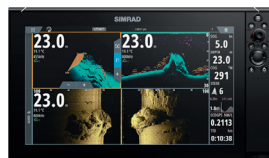

#### NSSevo3S 16"

- 16" LED Multifunction Color/Touch display (adjusted to the size)
- Navionics regional cartography included (on SDcard)
- Integrated Pilot control (optional)

#### NSSevo3S 16"

- 16" LED Multifunction Color/Touch display (adjusted to the size)
- Navionics regional cartography included (on SDcard)
- Integrated Pilot control (optional)

WIRELESS BUILT-IN